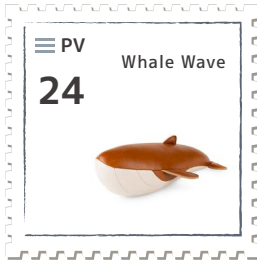

PAPERWEIGHT | 0.25 KG

GZPV0005-1014

Whale Wave

Tan + Wheat

15 × 8.7 × 5.5 cm