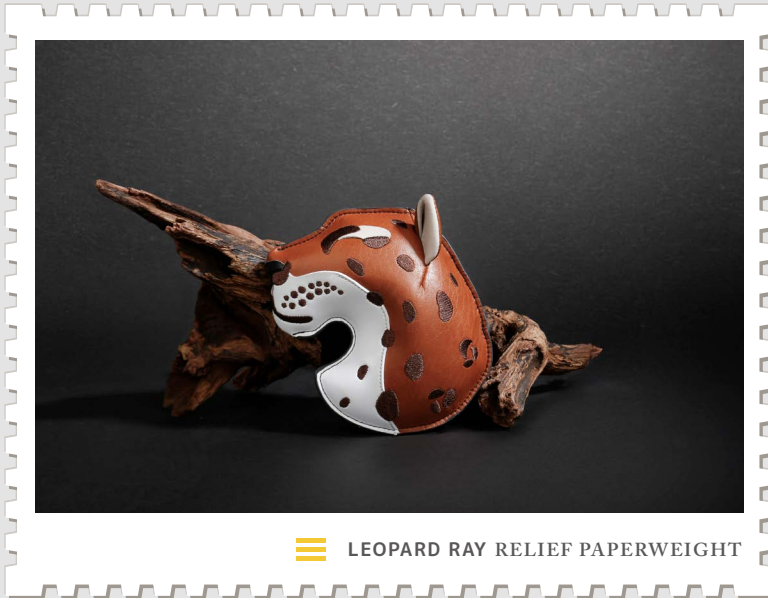

Leopard Ray
Rosettes Print (Tan) + Wheat
42.6 × 13.3 × 16 cm | 2.0 kg

GZDV0006-G01502

Leopard Ray
Rosettes Print (Black) + Black
42.6 × 13.3 × 16 cm | 2.0 kg

2025 Collection

Boss Edition - Leopard Ray

As the latest edition of Zuny's collection, the Boss Edition differs from Zuny's classic three - dimensional forms. Boss Edition focuses more on the silhouettes that convey "**calmness and strength**," making the design more impressive in its simplicity and stillness. Therefore, just as its name suggests, the Boss Edition is designed for the strong, waiting for capable individuals to take the reins.