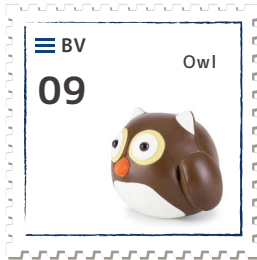

CICCI EDITION

PAPERWEIGHT

CIPV0002-0701

Owl

Brown + White

9 x 9 x 8.5 cm | 0.25 kg

BOOKEND

CIBV1041-0701