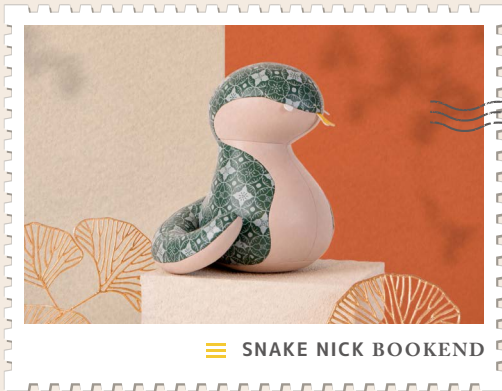

BOOKEND

ZUBV0133-32G008

Snake Nick

Pearl Gold + White (Blooming Flowers)

15 × 14.3 × 18.3 cm | 1.0 kg

ZUBV0133-G00914

Snake Nick

Dark Green (Blooming Flowers) + Wheat

15 × 14.3 × 18.3 cm | 1.0 kg

||| SNAKE NICK BOOKEND