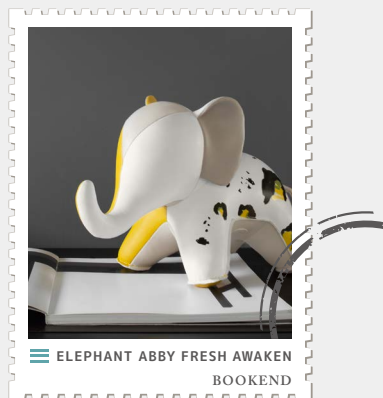

COLLECTION
2025
züny

COLLECTION
2025

züny

≡ CAT TUXEDO DOORSTOP

≡ KING PENGUIN BOOKEND

≡ BEAR BERO BOOKEND

CONTENTS

About Zuny			6
<hr/>			
Instruction			8
<hr/>			
New Arrival			9
<hr/>			
Leopard Ray	10	Lucky Cat Fu & Fuu	14
Leopard Ray - BOSS EDITION	12	Snake Nick	16
<hr/>			
Zuny Series			20
<hr/>			
ICONIC PAPERWEIGHT	22		
MINI PAPERWEIGHT	22		
PAPERWEIGHT	23		
BOOKEND	28	- GRAPHIC EDITION	35
DOORSTOP	36		
LARGE HOME DECO	38		
GIANT HOME DECO	38	- GRAPHIC EDITION	42
WALL MOUNT	44		
BAG CHARMS	46		
<hr/>			
Gaze Series			48
<hr/>			
PAPERWEIGHT	50		
BOOKEND	52		
DOORSTOP	54		
GIANT HOME DECO	56		