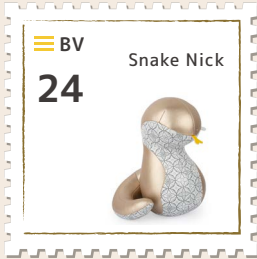

BOOKEND

ZUBV0133-32G008

Snake Nick

Pearl Gold + White (Blooming Flowers)

15 × 14.3 × 18.3 cm | 1.0 kg