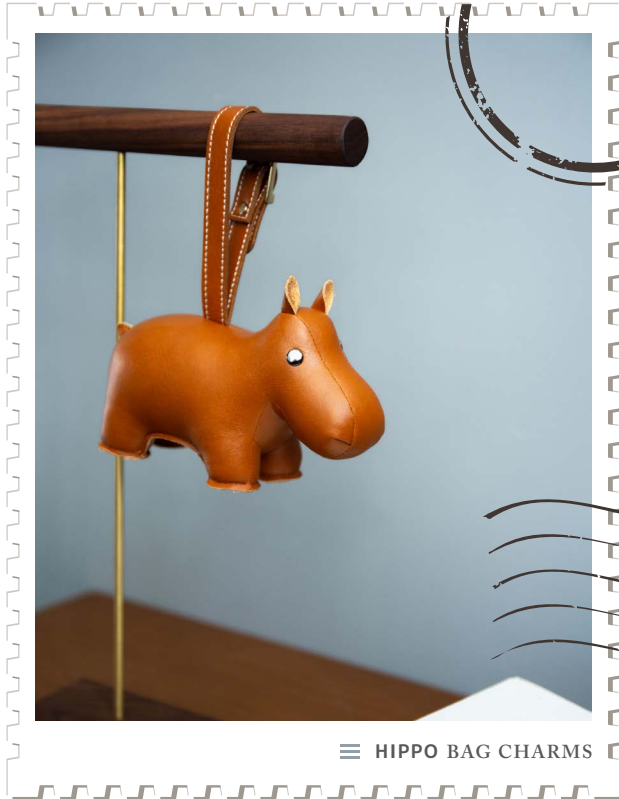

Tan + Wheat

14.5 × 7.5 × 9.8 cm | 0.11 kg

ZCAV0632-1000

Hippo

Tan

13 × 5 × 8.5 cm | 0.09 kg

≡ HIPPO BAG CHARMS

Special Series